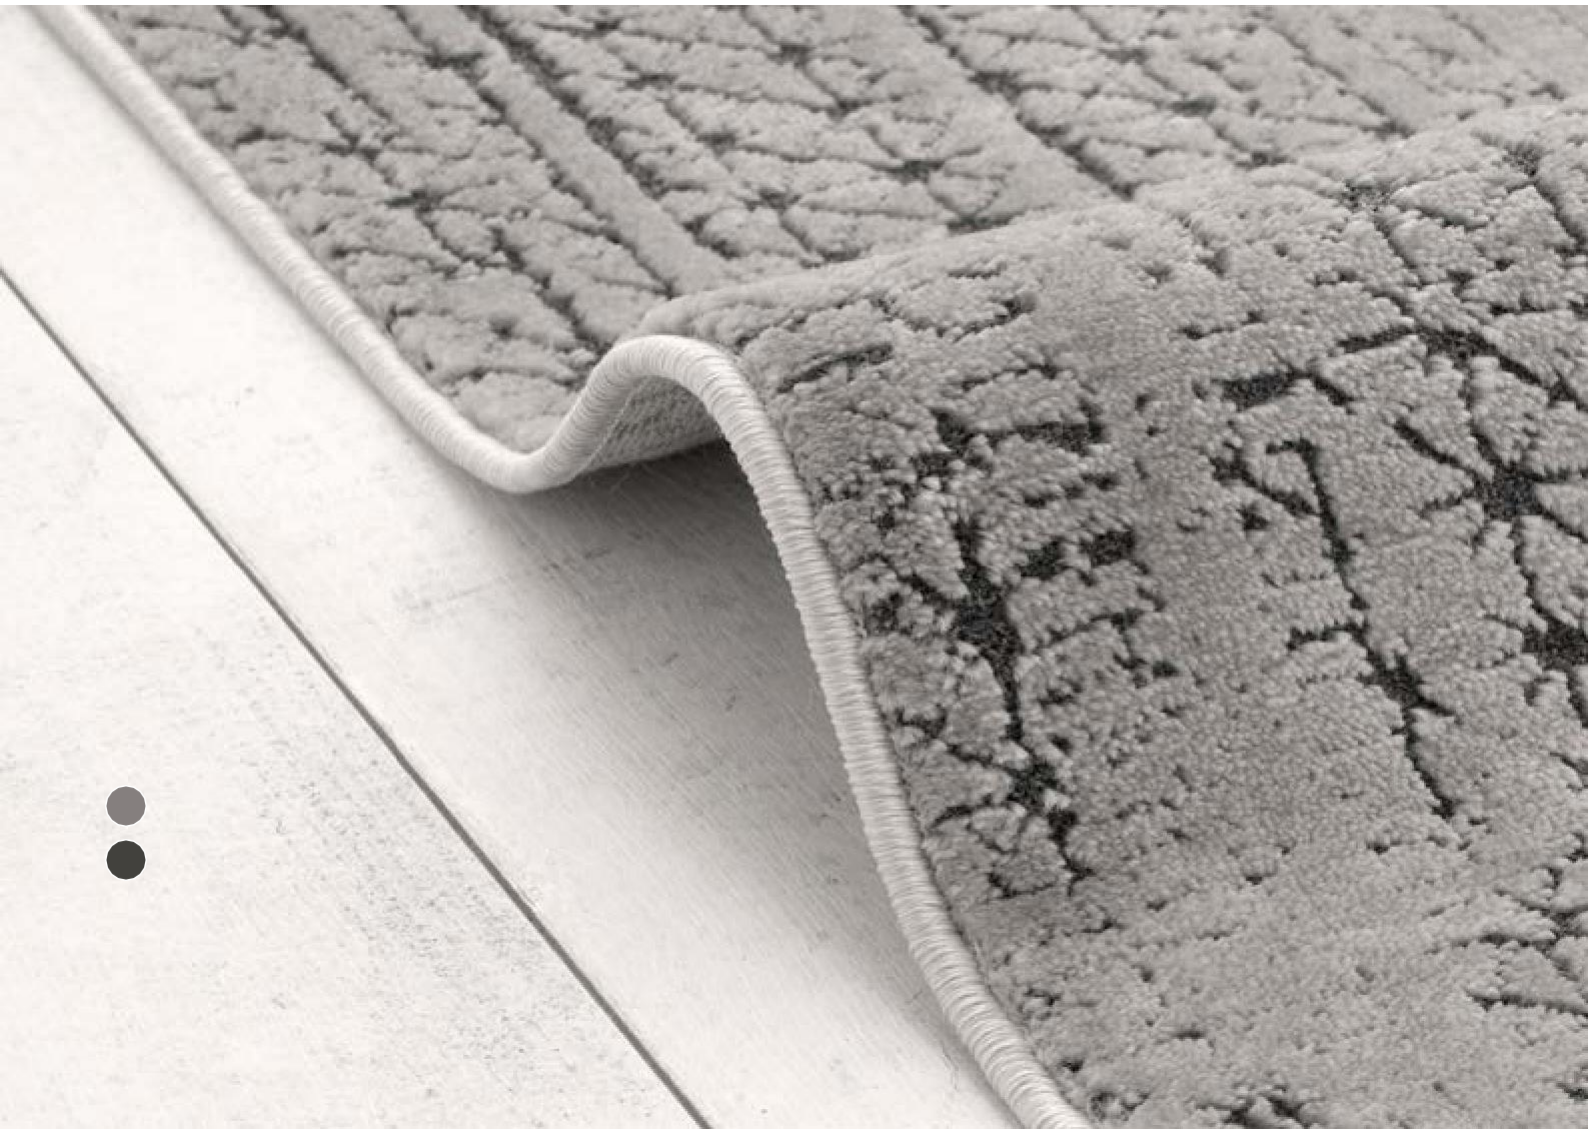

YE

7/24 CARPETS
7/24 CARPETS
Noble Collection / **Harley Gray**

With its minimal, simple and effective design, Harley Gray creates a nostalgic atmosphere in your home.

200x290 cm 210.03.03.3219	160x230 cm 210.03.03.3218	120x180 cm 210.03.03.3217
 8 683648 034297	 8 683648 034280	 8 683648 034273
80x300 cm 210.03.03.3216	80x150 cm 210.03.03.3215	
 8 683648 034266	 8 683648 034259	

- No Dust
- Soft Touch
- Easy Clean
- Don't clean with a hard brush.
- Do not use chemicals for cleaning.
- Do not dry clean