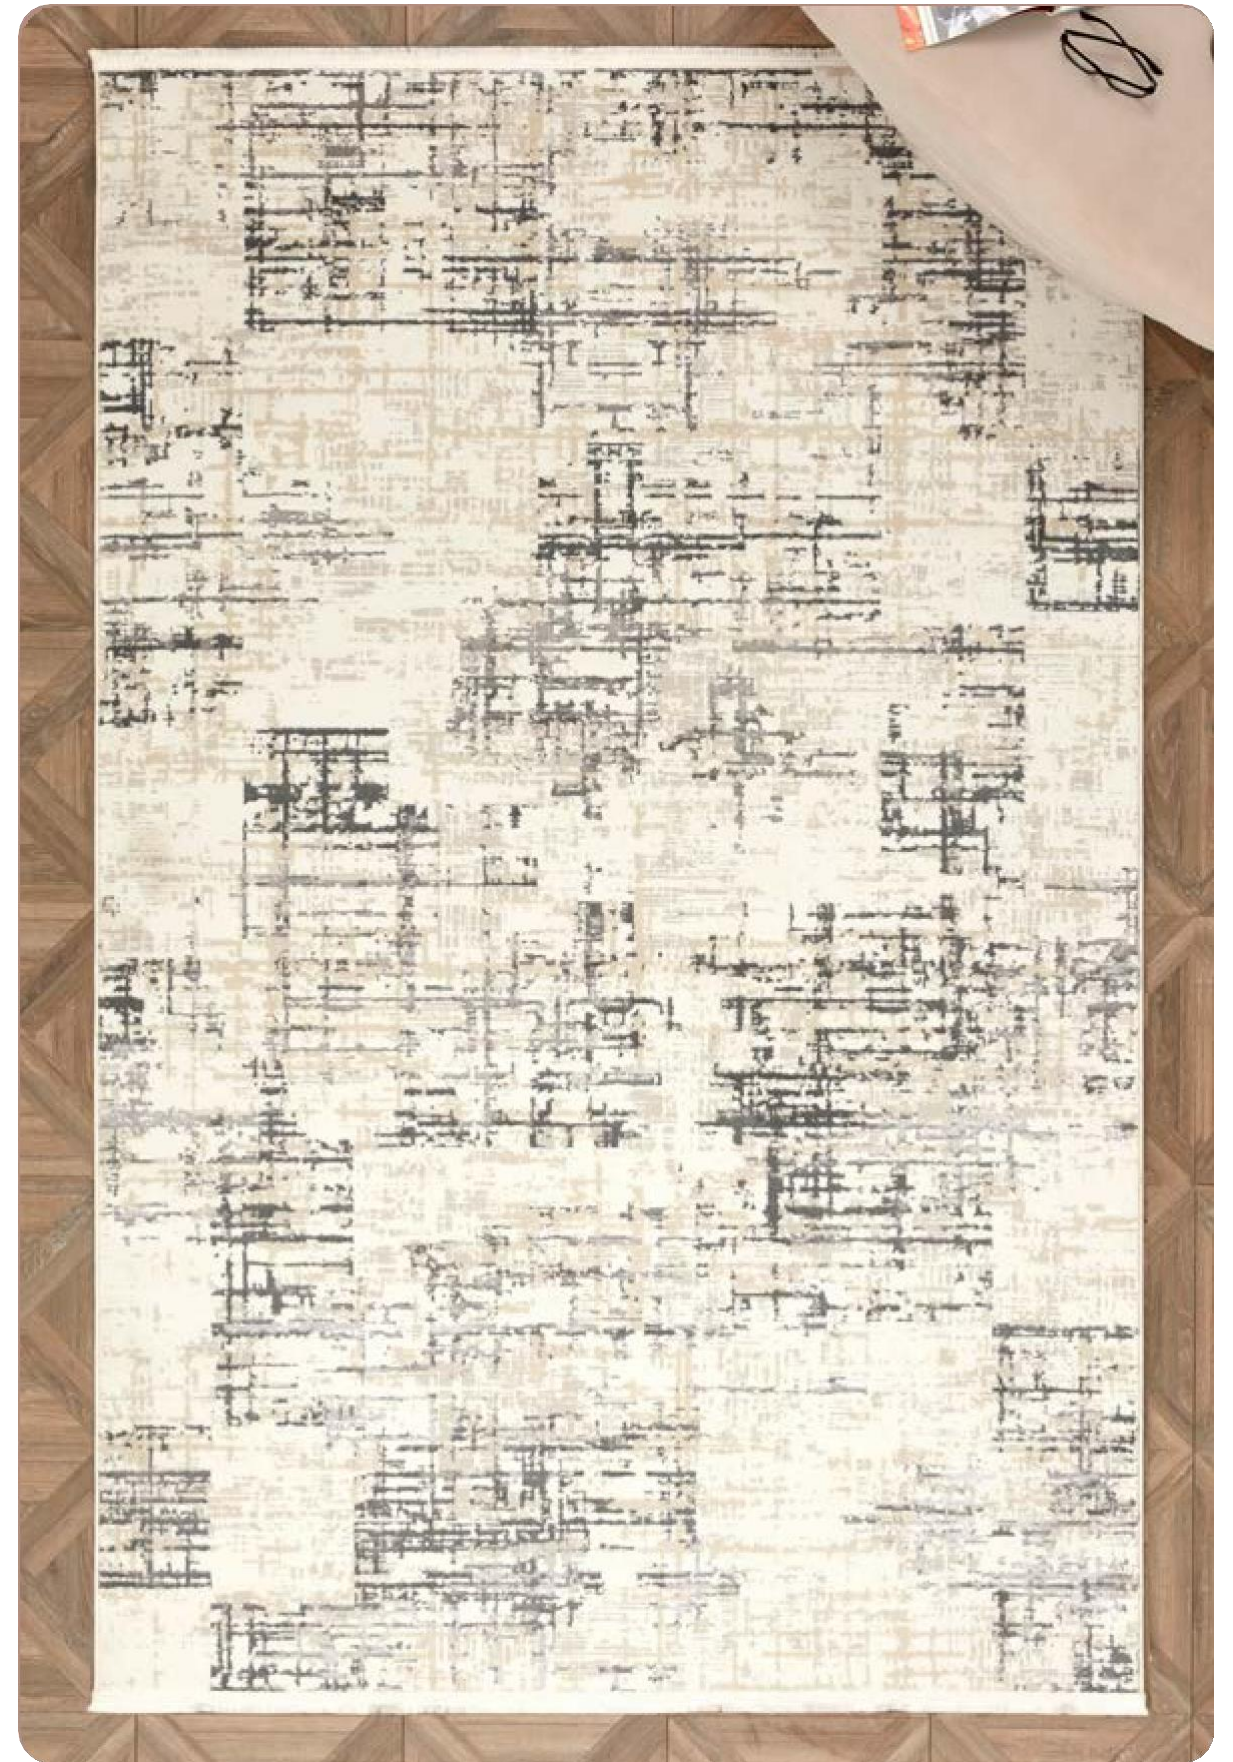

Lucente Collection / Diez

With its stylish lines and fringe, it brings both classic and modern elegance to your living space .

200x290 cm 210.03.03.3249	160x230 cm 210.03.03.3248	120x180 cm 210.03.03.3247
 8 683648 034594	 8 683648 034587	 8 683648 034570
80x300 cm 210.03.03.3246	80x150 cm 210.03.03.3245	
 8 683648 034563	 8 683648 034556	

No Dust

Soft Touch

Easy Clean

Don't clean with a hard brush.

Do not use chemicals for cleaning.

Do not dry clean