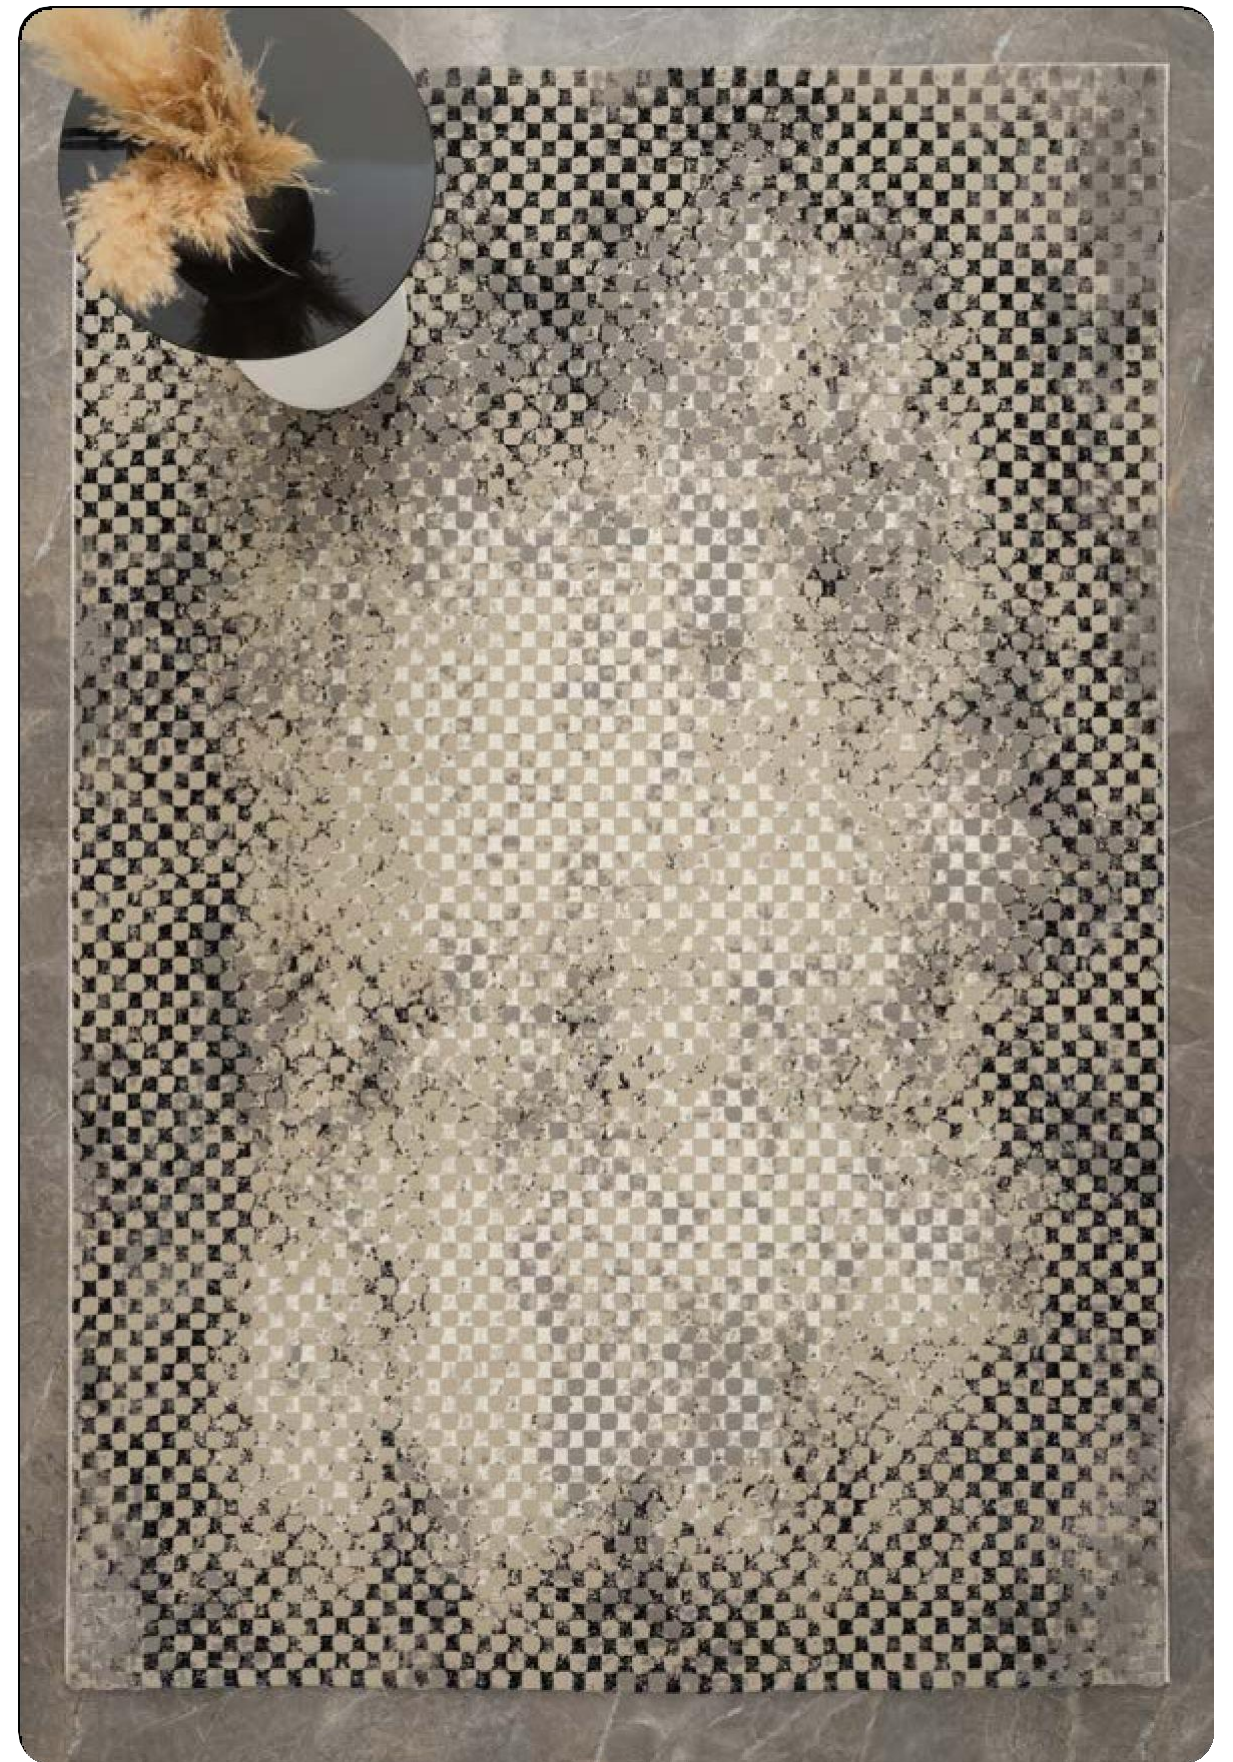

80x150 cm  
210.03.03.0078

8 683648 002869

No Dust

Easy to Clean

Don't clean with a hard brush.

Do not use cleaning products containing chemicals.

Do not dry clean

7/24 CARPETS