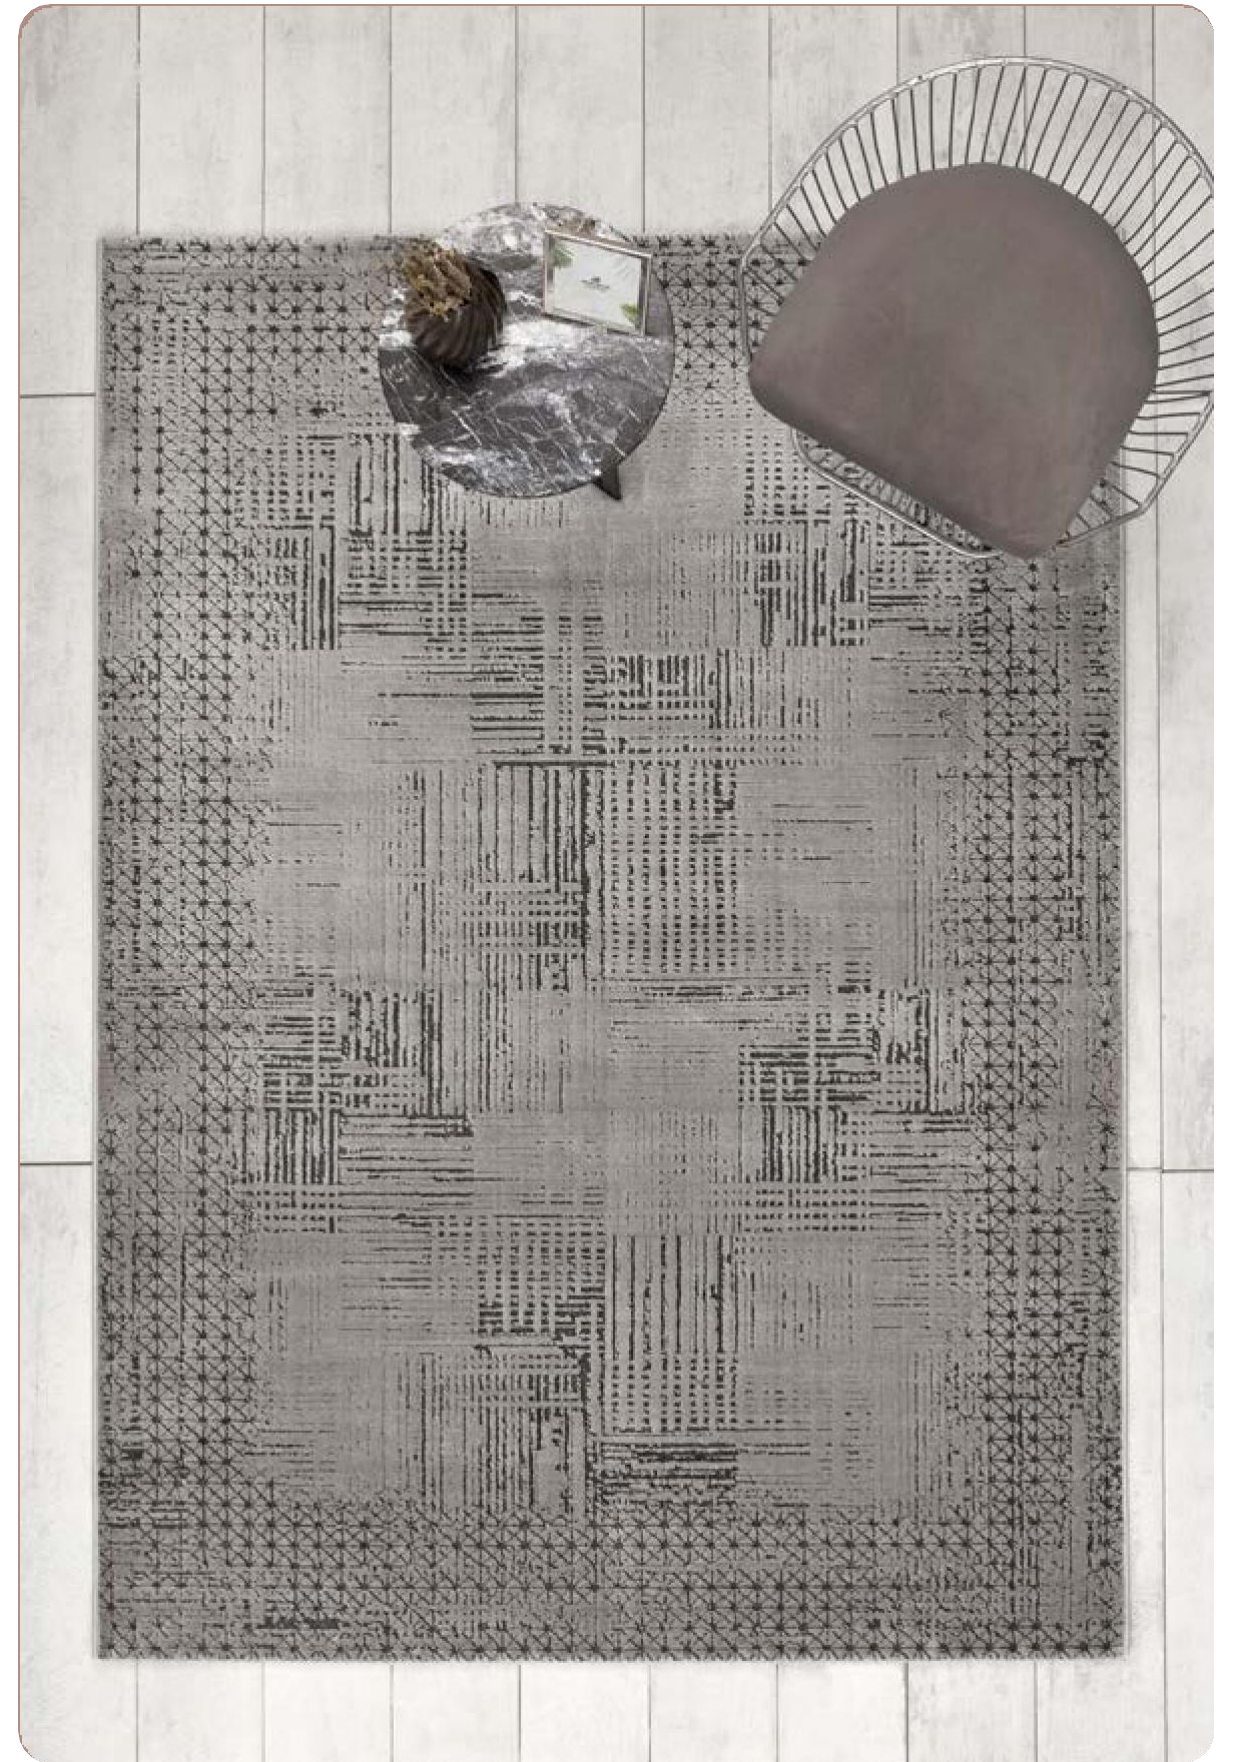

YE

7/24 CARPETS
7/24 CARPETS
Noble Collection / **Harley Gray**

With its minimal, simple and effective design, Harley Gray creates a nostalgic atmosphere in your home.

200x290 cm 210.03.03.3219	160x230 cm 210.03.03.3218	120x180 cm 210.03.03.3217
 8 683648 034297	 8 683648 034280	 8 683648 034273
80x300 cm 210.03.03.3216	80x150 cm 210.03.03.3215	
 8 683648 034266	 8 683648 034259	

- No Dust
- Soft Touch
- Easy Clean
- Don't clean with a hard brush.
- Do not use chemicals for cleaning.
- Do not dry clean