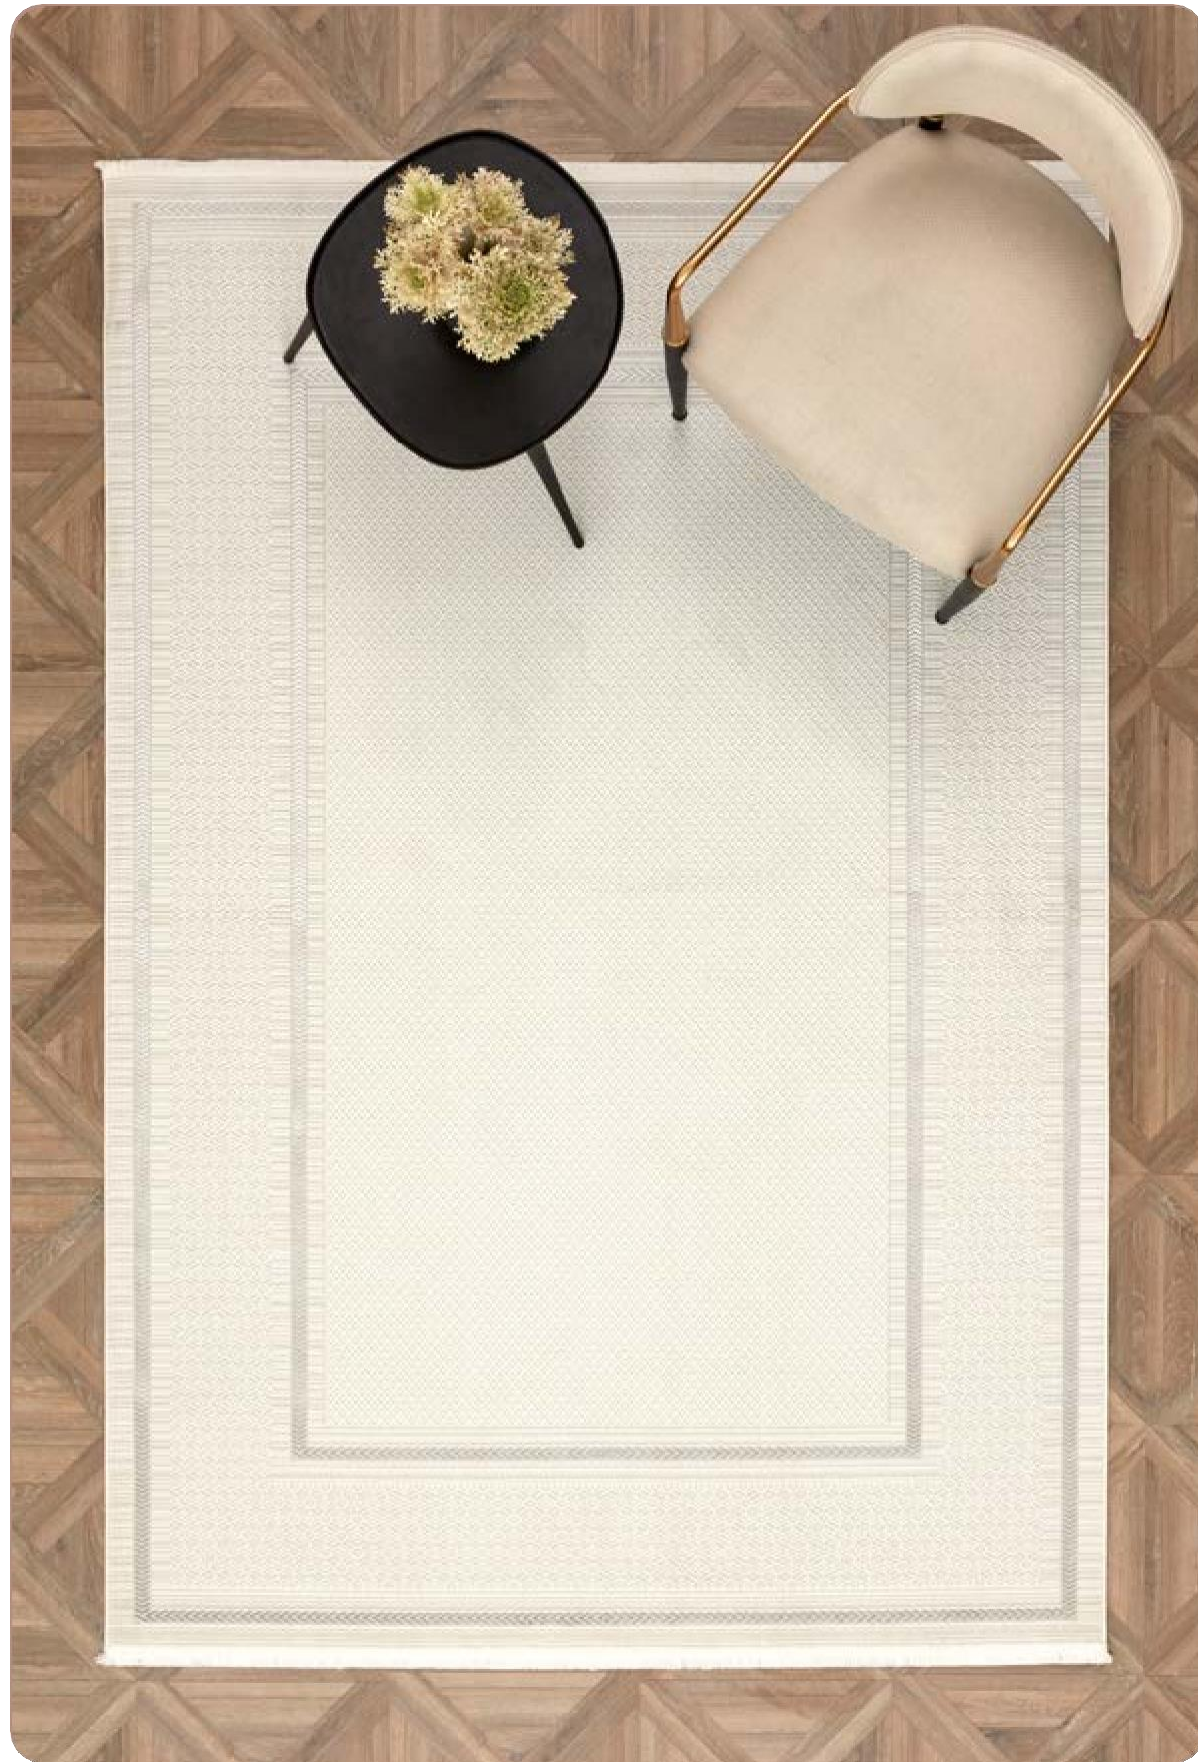

7/24 CARPETS

Lucente Collection / **Pandora**

With its sparkling border and refined patterns surrounding its elegance, it brings out a mysterious beauty in your living space .

200x290 cm 210.03.03.3244	160x230 cm 210.03.03.3243	120x180 cm 210.03.03.3242

No Dust

Soft Touch

Easy Clean

Don't clean with a hard brush.

Do not use chemicals for cleaning.

Do not dry clean