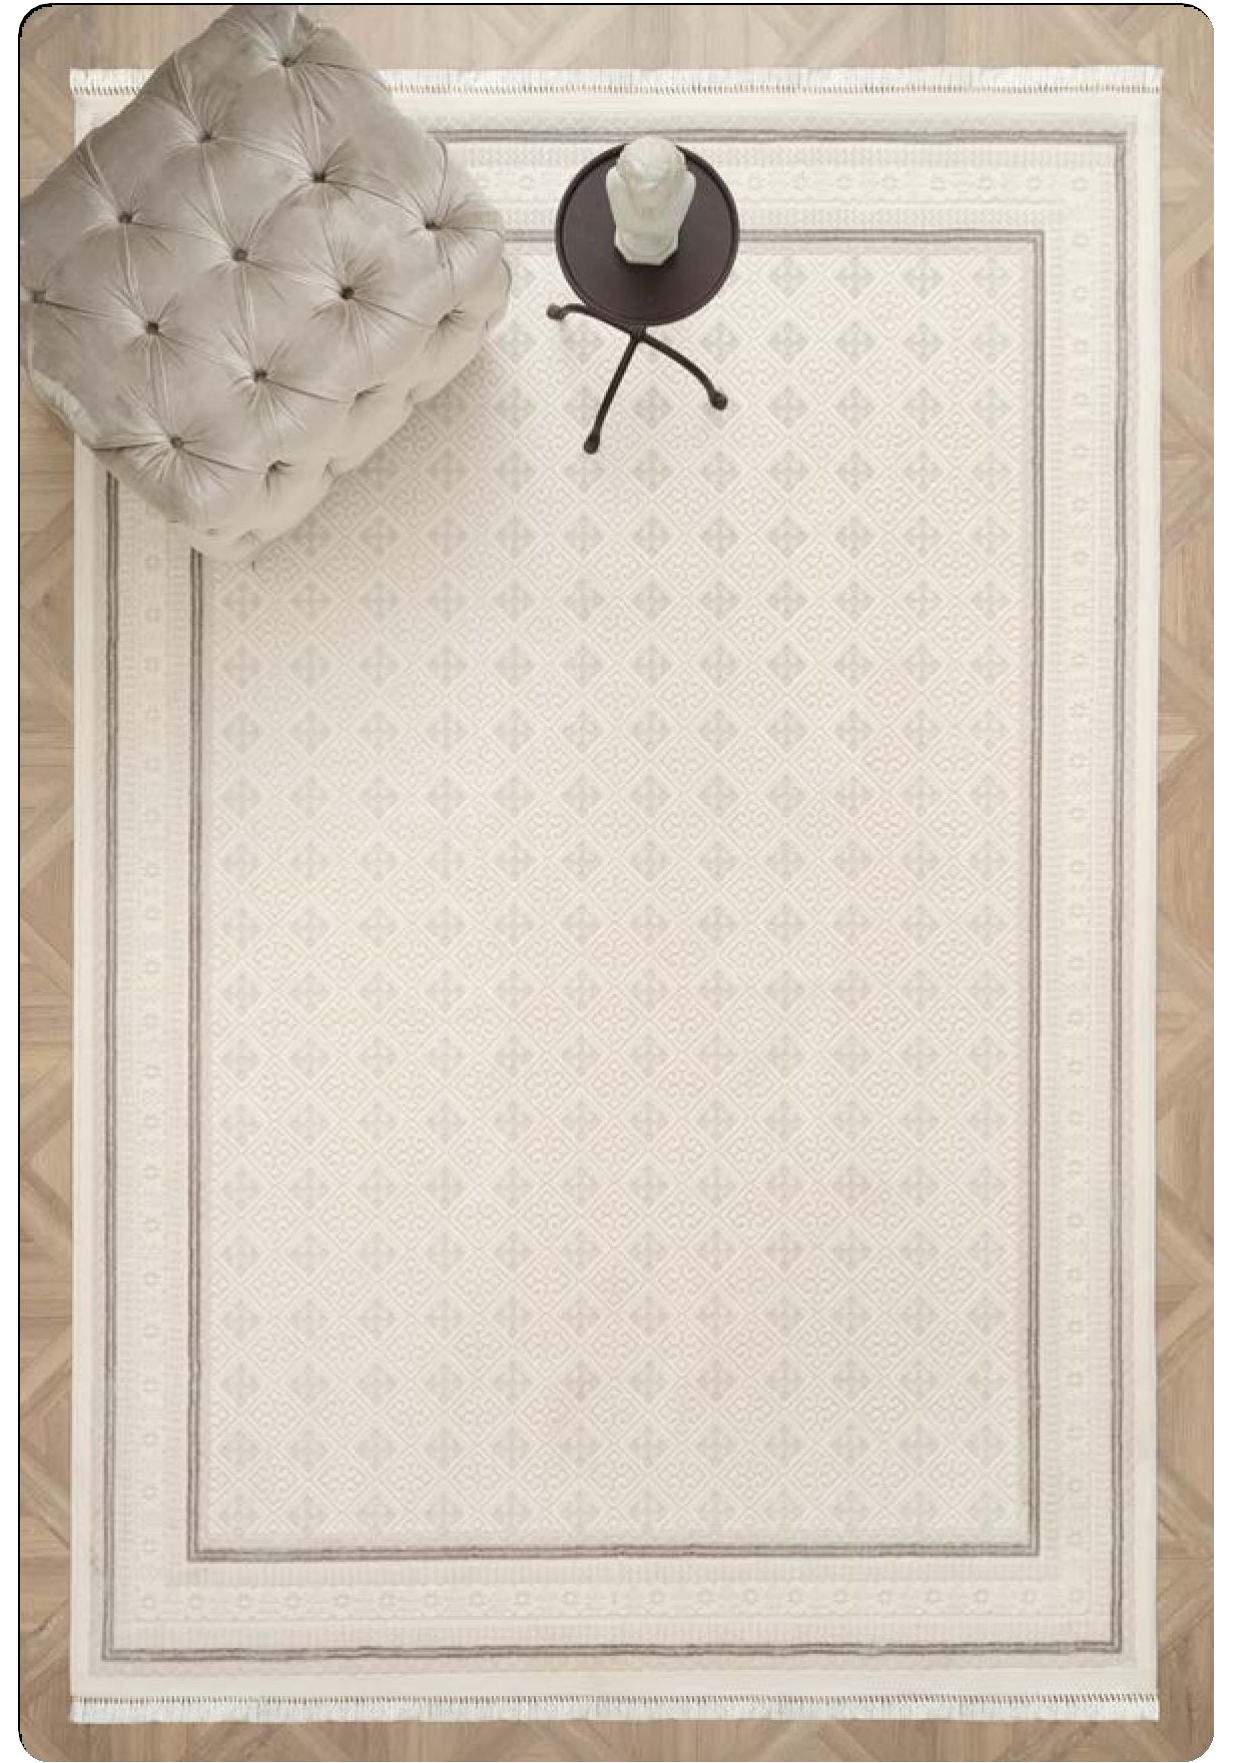

ACRYLIC CARPETS

Boğaziçi Collection / **Yıldız**

With its rhythmic arrangement of traditional motifs and the silver sparkle that surrounds it, it will be the favorite of your home .

300x400 cm 210.03.03.0220 8 683648 004283	240x340 cm 210.03.03.0219 8 683648 004276	200x290 cm 210.03.03.0218 8 683648 004269	
160x230 cm 210.03.03.0217 8 683648 004252	120x180 cm 210.03.03.0216 8 683648 004245	80x300 cm 210.03.03.0215 8 683648 004238	80x150 cm 210.03.03.0214 8 683648 004221

High Pile

High & Low Effect

Soft Touch

Should not be cleaned with a stiff brush

Do not use cleaning products containing chemicals

Do not dry clean