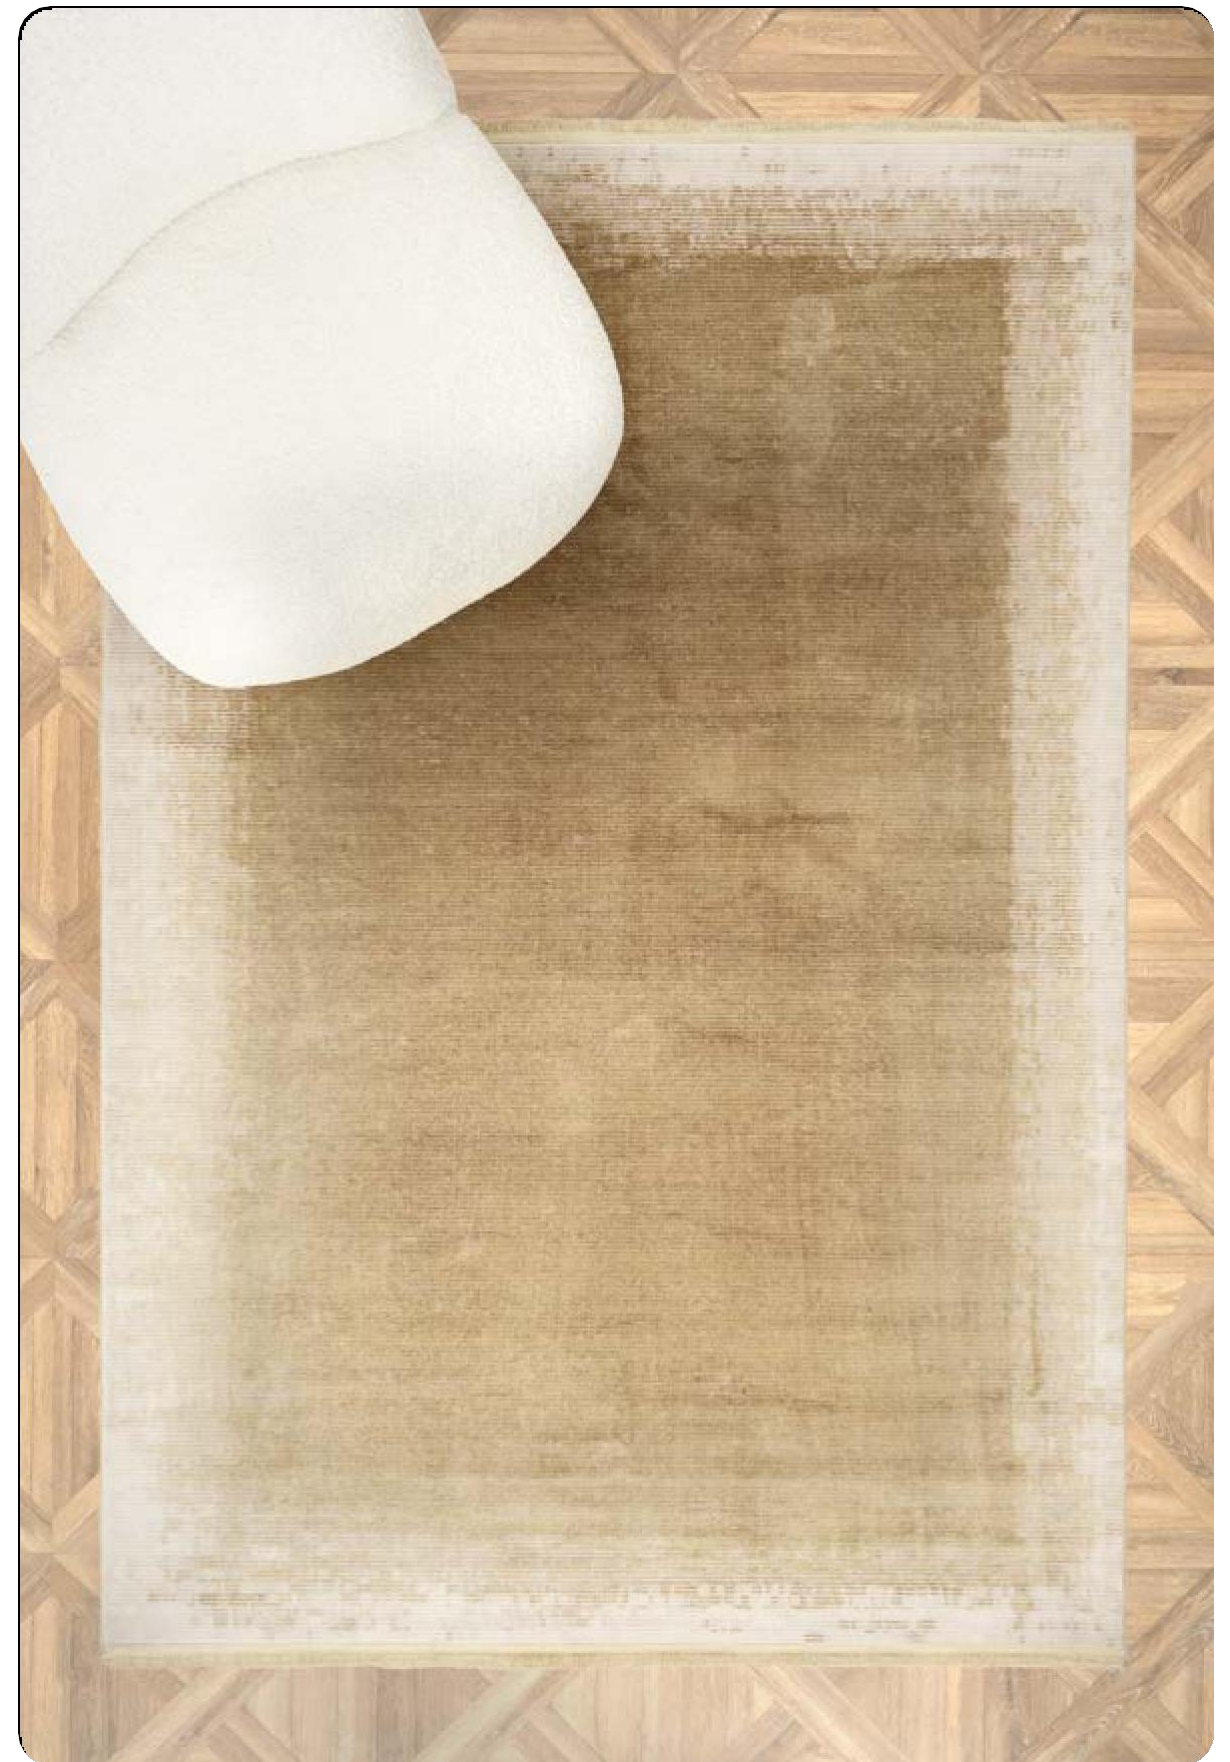

VISCOSE CARPETS

Viscose Limited Collection / **Ela**

Its simplicity, elegance and sparkle bring powerful elegance to your living space .

240x340 cm

210.03.03.0190

8 683648 003989

200x290 cm

210.03.03.0189

8 683648 003972

160x230 cm

210.03.03.0188

8 683648 003965

Silky Shine

1.600.000 Points

Partial Painting

Should not be cleaned with a stiff brush

Do not use cleaning products containing chemicals

Do not dry clean