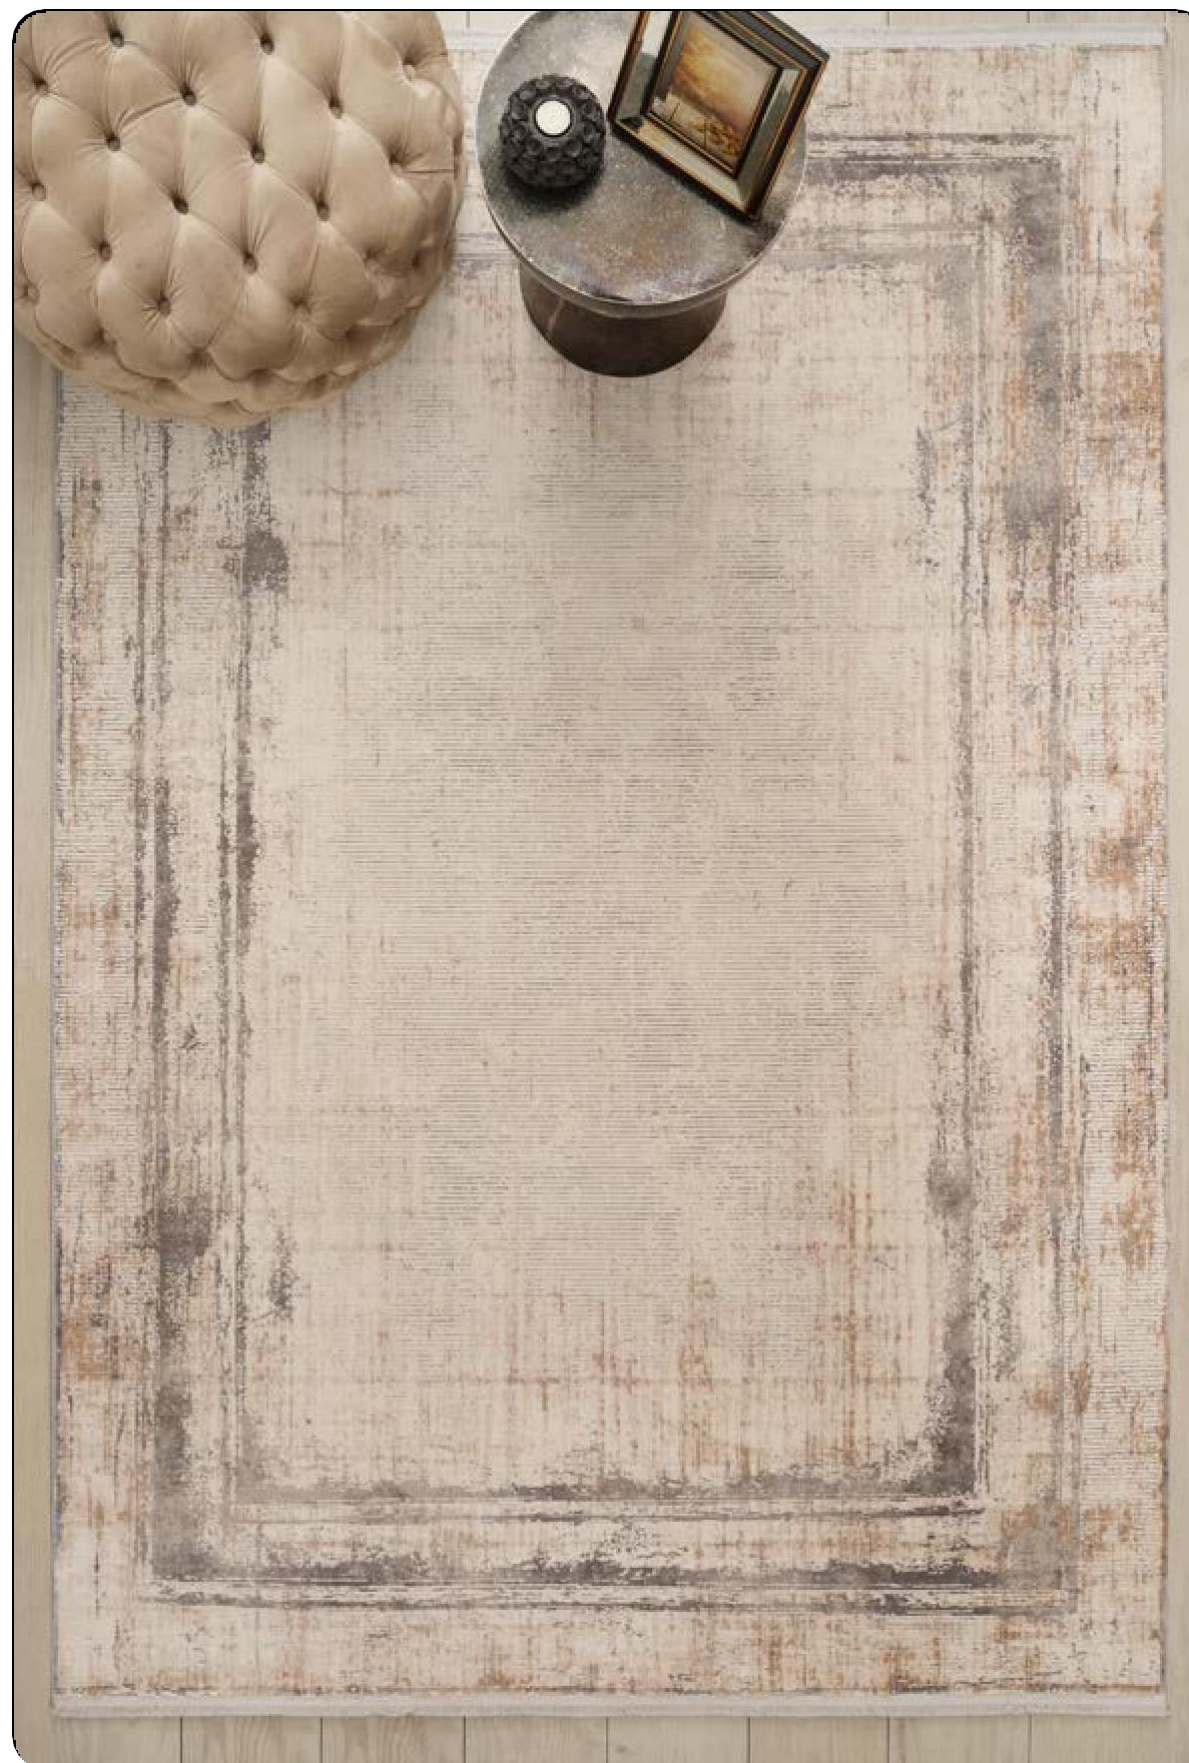

210.03.03.0138

8 683648 003460

Silky Shine

Natural Softness

Should not be cleaned with a stiff brush

Do not use cleaning products containing chemicals

Do not dry clean

VISCOSE CARPETS