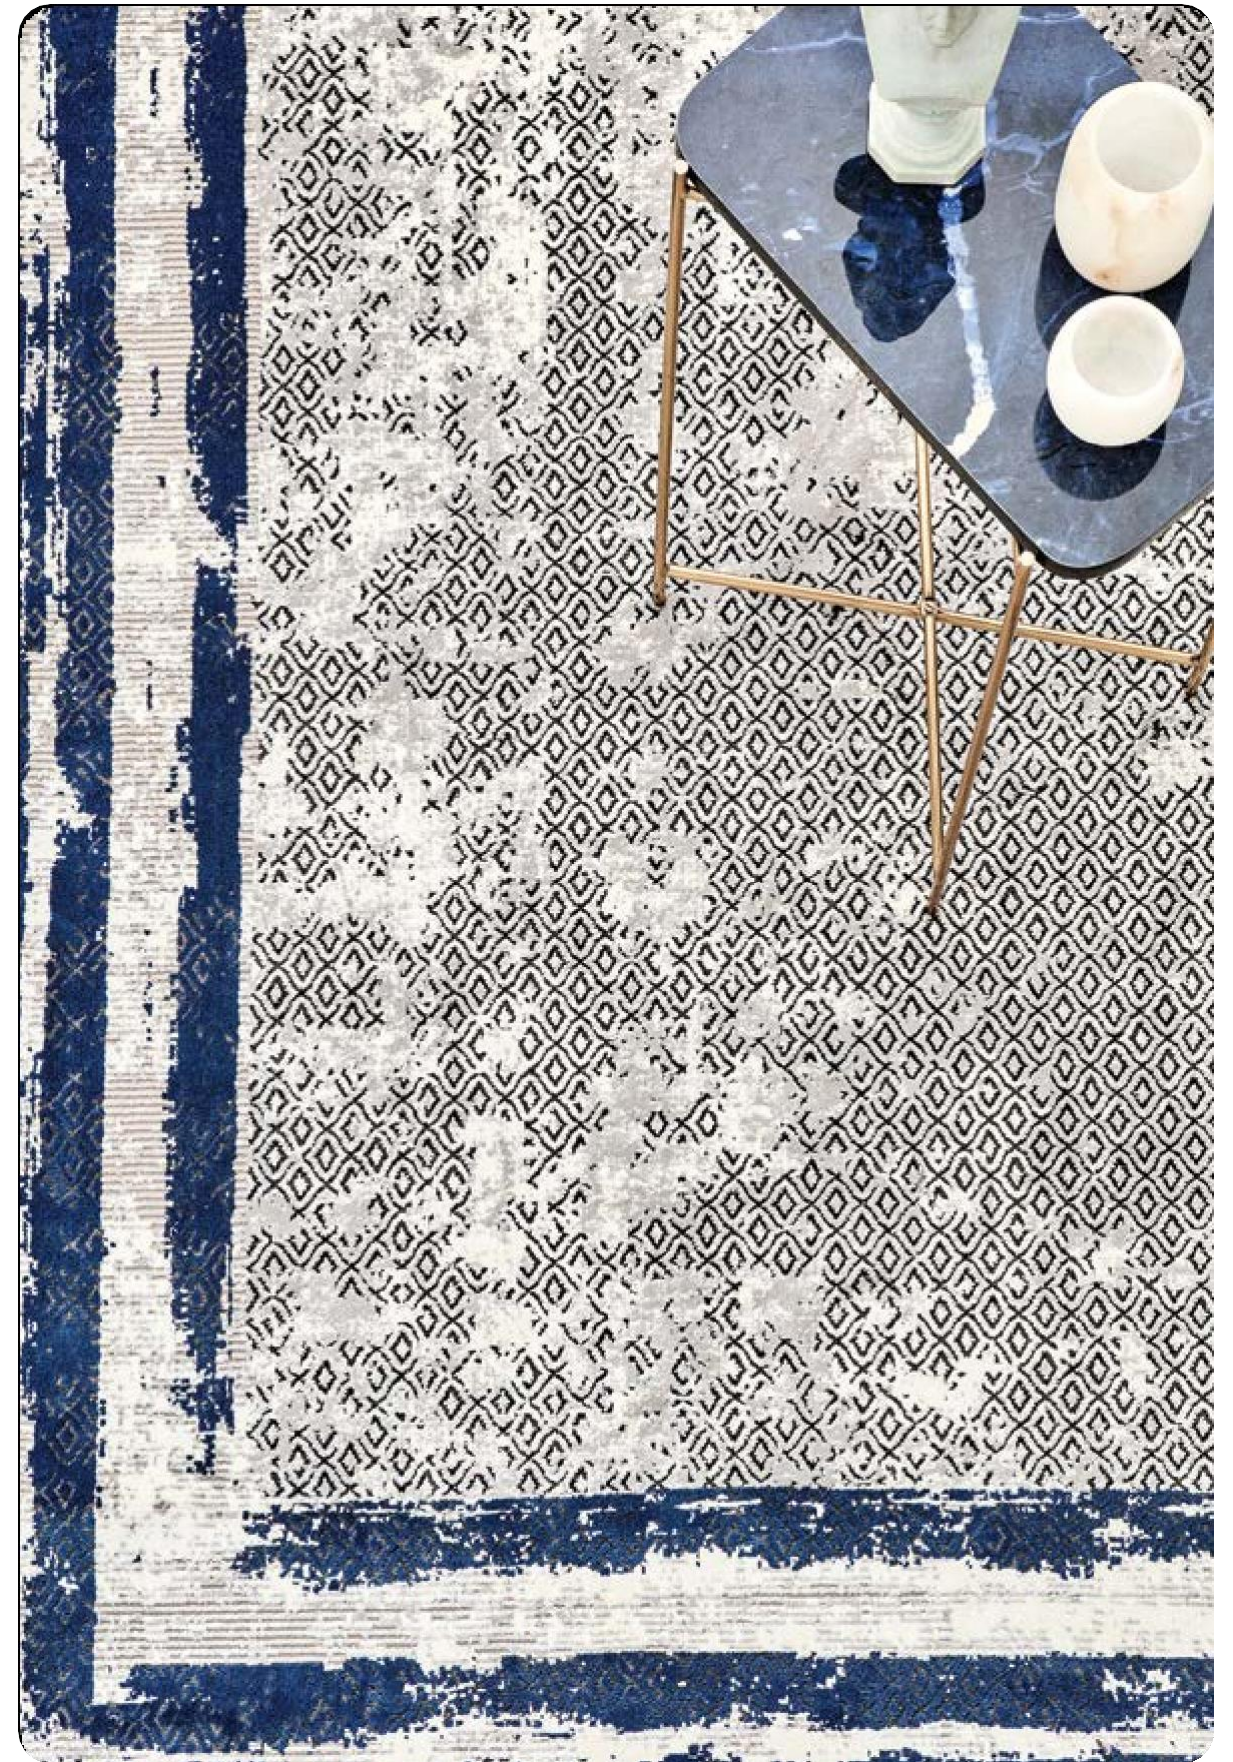

VISCOSE CARPETS

Viscose Premium Collection / **Bodrum**

Simple and serene... With its elegant design and blue border, its tranquility surrounds your home.

200x290 cm
200.19.01.0072

8 680214 262269

160x230 cm
200.19.01.0071

8 680214 262252

80x300 cm
200.19.01.0781

8 680214 272183

80x150 cm
200.19.01.0780

8 680214 272176

Natural Softness

Silky Shine

Tonal differences in carpet colors are normal.

Should not be cleaned with a stiff brush

Do not use cleaning products containing chemicals

Do not dry clean